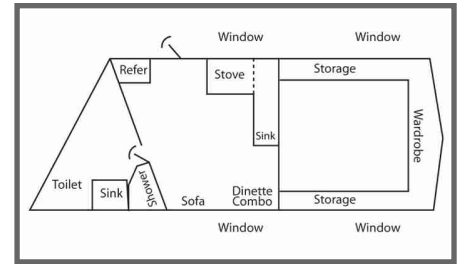

3-HORSE: $39,990
4-HORSE: $41,990

Pricing Does Not Include Tax, DMV Fees, Doc Fees & Destination Charges

- 8' Wide / 7'6" Tall
- 9' Short Wall
- Aluminum Skin
- Ultra Leather Interior

TRAILER FEATURES AND SPECIFICATIONS

ALUMINUM SKIN
ALUMINUM FENDERS
STEEL FRAME
REAR RUBBER BUMPER
16" 14-PLY TIRES
8 HOLE WHITE WHEELS
DOUBLE WALL CONSTRUCTION
4 WHEEL ELECTRIC BRAKES
BREAKAWAY KIT
2 HD SAFETY CHAINS
7 WAY R.V. CONNECTOR
SPARE TIRE AND MOUNT
ADJUSTABLE 2 5/16" COUPLER
FULL LENGTH RUNNING BOARDS
7K LB TORSION AXLES
AIR CONDITIONING
AWNING

6 CU FT REFER (GAS & ELECTRIC)
MICROWAVE
GAS FURNACE
FUTON BED
FIXED TOILET
35 GAL. WATER TANK
25 GAL. GRAY TANK
25 GAL. BLACK TANK
TV ANTENNA/AMP
12-VOLT RECEPTACLE
110-VOLT RECEPTACLE
ENTRY DOOR WITH SCREEN
6 GAL. D.S.I. WATER HEATER
2 BURNER STOVE
2 LPG TANKS
H.D. BATTERY
RECESSED STOVE TOP

NEO ANGLE SHOWER
LARGE LIVING AREA WINDOW
ULTRA LEATHER ON INTERIOR WALLS
STEREO/CD
INTERNAL/EXTERNAL SPEAKERS
COLLAPSIBLE TABLE
WARDROBE WITH T.V. AREA
WARDROBE IN BATH AREA
LARGE MIRROR
SMOKE DETECTOR
BOOT STORAGE
45 AMP INVERTER/CHARGER
12-VOLT WATER PUMP
WINDOW VALANCES
30 AMP POWER CORD
BEDROOM WINDOW
KITCHEN WINDOW

FULLY INSULATED L.Q.
FIRE EXTINGUISHER
KITCHEN SINK
DAY/NIGHT SHADES
SADDLE RACK
50/50 REAR DOORS
BRIDLE HOOKS
DROP DOWN WINDOWS BOTH SIDES
DROP DOWN BARS BOTH SIDES
PASS THROUGH DOOR
8' WIDE W/MANGERS
INTERIOR LIGHTS IN HORSE AREA
ESCAPE DOOR
RUMBER FLOORING
REAR TACK (COLLAPSIBLE)
POP UP ROOF VENTS