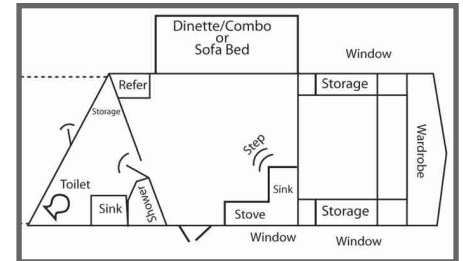

3-HORSE: $44,990

4-HORSE: $46,990

Pricing Does Not Include Tax, DMV Fees, Doc Fees & Destination Charges

- 8' Wide / 7'6" Tall
- 9' Short Wall
- Aluminum Skin
- Ultra Leather Interior
- Slide-Out

TRAILER FEATURES AND SPECIFICATIONS

ALUMINUM SKIN
ALUMINUM FENDERS
STEEL FRAME
REAR RUBBER BUMPER
16" 14-PLY TIRES
8 HOLE WHITE WHEELS
DOUBLE WALL CONSTRUCTION
4 WHEEL ELECTRIC BRAKES
BREAKAWAY KIT
2 HD SAFETY CHAINS
7 WAY R.V. CONNECTOR
SPARE TIRE AND MOUNT
ADJUSTABLE 2 5/16" COUPLER
FULL LENGTH RUNNING BOARDS
7K LB TORSION AXLES
ALUMINUM FLOOR UNDER L.Q.
AIR CONDITIONING
AWNING

6 CU FT REFER (GAS & ELECTRIC)
MICROWAVE
GAS FURNACE
FUTON BED
FIXED TOILET
35 GAL. WATER TANK
25 GAL. GRAY TANK
25 GAL. BLACK TANK
TV ANTENNA/AMP
12-VOLT RECEPTACLE
110-VOLT RECEPTACLE
ENTRY DOOR WITH SCREEN
6 GAL. D.S.I. WATER HEATER
2 BURNER STOVE
RECESSED STOVE TOP
2 LPG TANKS
H.D. BATTERY
NEO ANGLE SHOWER

LARGE LIVING AREA WINDOW
ULTRA LEATHER ON INTERIOR WALLS
STEREO/CD
INTERNAL/EXTERNAL SPEAKERS
COLLAPSIBLE TABLE
WARDROBE WITH T.V. AREA
WARDROBE IN BATH AREA
LARGE MIRROR
SMOKE ALARM
BOOT STORAGE
45 AMP INVERTER/CHARGER
12-VOLT WATER PUMP
WINDOW VALANCES
30 AMP POWER CORD
BEDROOM WINDOW
KITCHEN WINDOW
FULLY INSULATED L.Q.
FIRE EXTINGUISHER

KITCHEN SINK
DAY/NIGHT SHADES
SADDLE RACK
50/50 REAR DOORS
BRIDLE HOOKS
DROP DOWN WINDOWS BOTH SIDES
DROP DOWN BARS BOTH SIDES
PASS THROUGH DOOR
8' WIDE W/MANGERS
INTERIOR LIGHTS IN HORSE AREA
ESCAPE DOOR
RUMBER FLOORING
REAR TACK (COLLAPSIBLE)
POP UP ROOF VENTS