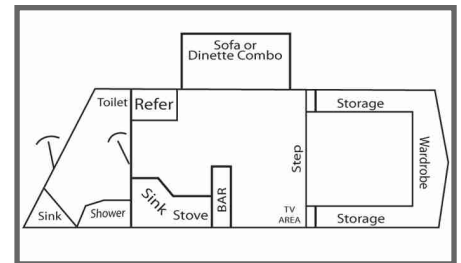

3-HORSE: $49,990

4-HORSE: $51,990

Pricing Does Not Include Tax, DMV Fees, Doc Fees & Destination Charges

- 8' Wide / 7'6" Tall
- 12' Short Wall
- Aluminum Skin
- Ultra Leather Interior
- Slide-Out

TRAILER FEATURES AND SPECIFICATIONS

ALUMINUM SKIN
ALUMINUM FENDERS
STEEL FRAME
REAR RUBBER BUMPER
16" 14-PLY TIRES
8 HOLE WHITE WHEELS
DOUBLE WALL CONSTRUCTION
4 WHEEL ELECTRIC BRAKES
BREAKAWAY KIT
2 HD SAFETY CHAINS
7 WAY R.V. CONNECTOR
SPARE TIRE AND MOUNT
ADJUSTABLE 2 5/16" COUPLER
FULL LENGTH RUNNING BOARDS
7K LB TORSION AXLES
ALUMINUM FLOOR UNDER L.Q.
AIR CONDITIONING
AWNING

6 CU FT REFER (GAS & ELECTRIC)
MICROWAVE
GAS FURNACE
FUTON BED
FIXED TOILET
35 GAL. WATER TANK
25 GAL. GRAY TANK
25 GAL. BLACK TANK
TV ANTENNA/AMP
12-VOLT RECEPTACLE
110-VOLT RECEPTACLE
ENTRY DOOR WITH SCREEN
6 GAL. D.S.I. WATER HEATER
2 BURNER STOVE
RECESSED STOVE TOP
2 LPG TANKS
H.D. BATTERY
SHOWER/BATH DOORS

LARGE LIVING AREA WINDOW
ULTRA LEATHER ON INTERIOR WALLS
STEREO/CD
INTERNAL/EXTERNAL SPEAKERS
COLLAPSIBLE TABLE
WARDROBE WITH T.V. AREA
WARDROBE IN BATH AREA
LARGE MIRROR
SMOKE ALARM
BOOT STORAGE
45 AMP INVERTER/CHARGER
12-VOLT WATER PUMP
WINDOW VALANCES
30 AMP POWER CORD
BEDROOM WINDOW
KITCHEN WINDOW
FULLY INSULATED L.Q.
FIRE EXTINGUISHER

KITCHEN SINK
DAY/NIGHT SHADES
SADDLE RACK
50/50 REAR DOORS
BRIDLE HOOKS
DROP DOWN WINDOWS BOTH SIDES
DROP DOWN BARS BOTH SIDES
PASS THROUGH DOOR
8' WIDE W/MANGERS
INTERIOR LIGHTS IN HORSE AREA
ESCAPE DOOR
RUMBER FLOORING
REAR TACK (COLLAPSIBLE)
POP UP ROOF VENTS