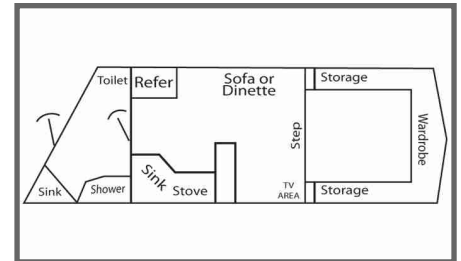

3-HORSE: $44,990

4-HORSE: $46,990

Pricing Does Not Include Tax, DMV Fees, Doc Fees & Destination Charges

- 8' Wide / 7'6" Tall
- 12' Short Wall
- Aluminum Skin
- Ultra Leather Interior

TRAILER FEATURES AND SPECIFICATIONS

ALUMINUM SKIN
ALUMINUM FENDERS
STEEL FRAME
REAR RUBBER BUMPER
16" 14-PLY TIRES
8 HOLE WHITE WHEELS
DOUBLE WALL CONSTRUCTION
4 WHEEL ELECTRIC BRAKES
BREAKAWAY KIT
2 HD SAFETY CHAINS
7 WAY R.V. CONNECTOR
SPARE TIRE AND MOUNT
ADJUSTABLE 2 5/16" COUPLER
FULL LENGTH RUNNING BOARDS
7K LB TORSION AXLES
ALUMINUM FLOOR UNDER L.Q.
AIR CONDITIONING
AWNING

6 CU FT REFER (GAS & ELECTRIC)
MICROWAVE
GAS FURNACE
FUTON BED
FIXED TOILET
35 GAL. WATER TANK
25 GAL. GRAY TANK
25 GAL. BLACK TANK
TV ANTENNA/AMP
12-VOLT RECEPTACLE
110-VOLT RECEPTACLE
ENTRY DOOR WITH SCREEN
6 GAL. D.S.I. WATER HEATER
2 BURNER STOVE
RECESSED STOVE TOP
2 LPG TANKS
H.D. BATTERY
SHOWER/BATH DOORS

LARGE LIVING AREA WINDOW
ULTRA LEATHER ON INTERIOR WALLS
STEREO/CD
INTERNAL/EXTERNAL SPEAKERS
COLLAPSIBLE TABLE
WARDROBE WITH T.V. AREA
WARDROBE IN BATH AREA
LARGE MIRROR
SMOKE ALARM
BOOT STORAGE
45 AMP INVERTER/CHARGER
12-VOLT WATER PUMP
WINDOW VALANCES
30 AMP POWER CORD
BEDROOM WINDOW
KITCHEN WINDOW
FULLY INSULATED L.Q.
FIRE EXTINGUISHER

KITCHEN SINK
DAY/NIGHT SHADES
SADDLE RACK
50/50 REAR DOORS
BRIDLE HOOKS
DROP DOWN WINDOWS BOTH SIDES
DROP DOWN BARS BOTH SIDES
PASS THROUGH DOOR
8' WIDE W/MANGERS
INTERIOR LIGHTS IN HORSE AREA
ESCAPE DOOR
RUMBER FLOORING
REAR TACK (COLLAPSIBLE)
POP UP ROOF VENTS