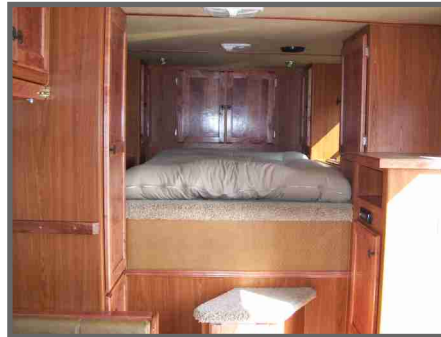

3-HORSE: \$44,990

4-HORSE: \$46,990

Pricing Does Not Include Tax, DMV Fees, Doc Fees & Destination Charges

- 8' Wide / 7'6" Tall
- 12' Short Wall
- Aluminum Skin
- Ultra Leather Interior

TRAILER FEATURES AND SPECIFICATIONS

ALUMINUM SKIN
ALUMINUM FENDERS
STEEL FRAME
REAR RUBBER BUMPER
16" 14-PLY TIRES
8 HOLE WHITE WHEELS
DOUBLE WALL CONSTRUCTION
4 WHEEL ELECTRIC BRAKES
BREAKAWAY KIT
2 HD SAFETY CHAINS
7 WAY R.V. CONNECTOR
SPARE TIRE AND MOUNT
ADJUSTABLE 2 5/16" COUPLER
FULL LENGTH RUNNING BOARDS
7K LB TORSION AXLES
ALUMINUM FLOOR UNDER L.Q.
AIR CONDITIONING
AWNING

LARGE LIVING AREA WINDOW
ULTRA LEATHER ON INTERIOR WALLS
STEREO/CD
INTERNAL/EXTERNAL SPEAKERS
COLLAPSIBLE TABLE
WARDROBE WITH T.V. AREA
WARDROBE IN BATH AREA
LARGE MIRROR
SMOKE ALARM
BOOT STORAGE
45 AMP INVERTER/CHARGER
12-VOLT WATER PUMP
WINDOW VALANCES
30 AMP POWER CORD
BEDROOM WINDOW
KITCHEN WINDOW
FULLY INSULATED L.Q.
FIRE EXTINGUISHER